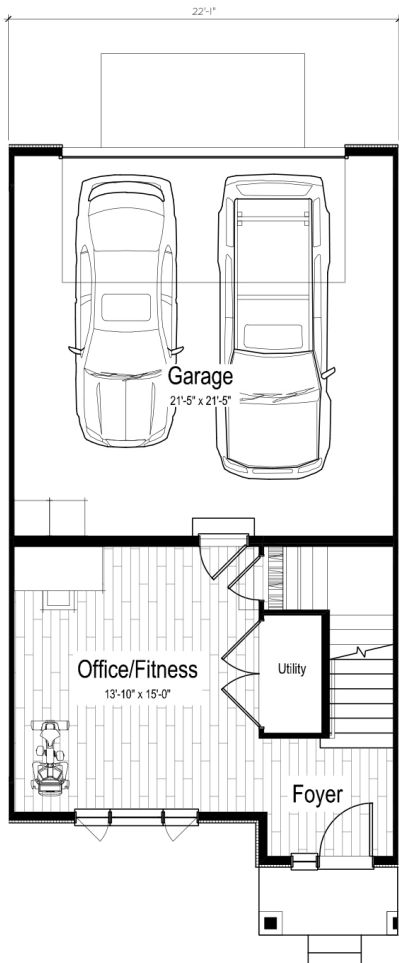

AVERE ON THE HIGH LINE

AMORE

3 BEDROOM + DEN
2.5 BATH
2,070 SF average

Specific unit plans may vary from the plans as depicted due to site conditions, topography and building composition.