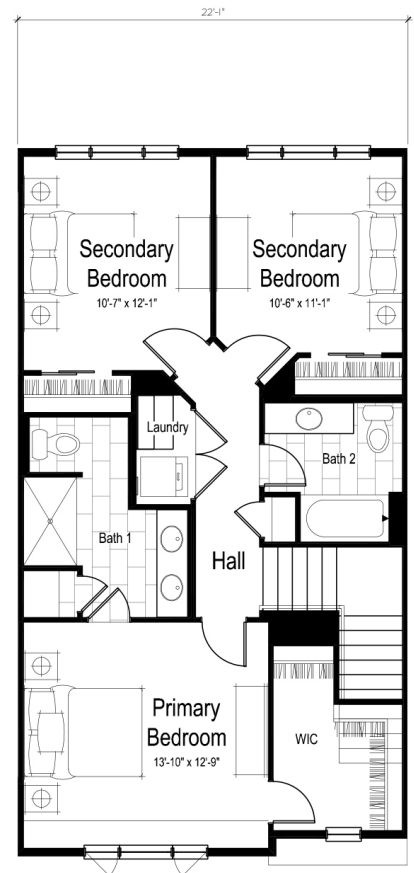

AVERE ON THE HIGH LINE

AMORE

3 BEDROOM + DEN
2.5 BATH
2,070 SF average

Specific unit plans may vary from the plans as depicted due to site conditions, topography and building composition.