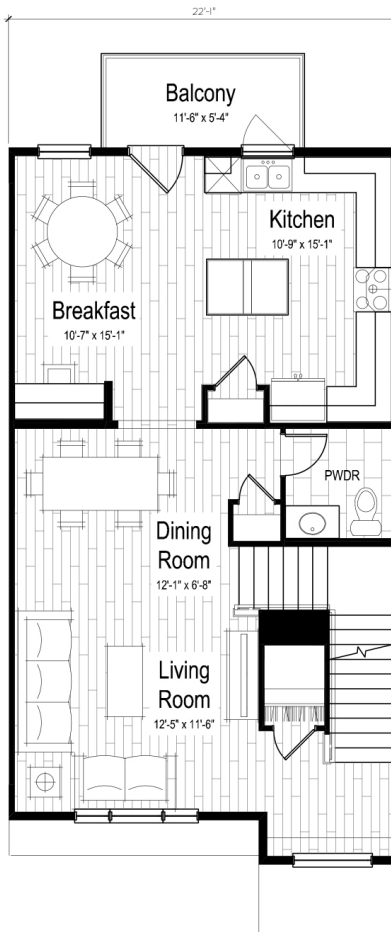

AVERE ON THE HIGH LINE

AMORE

3 BEDROOM + DEN
2.5 BATH
2,070 SF average

Specific unit plans may vary from the plans as depicted due to site conditions, topography and building composition.