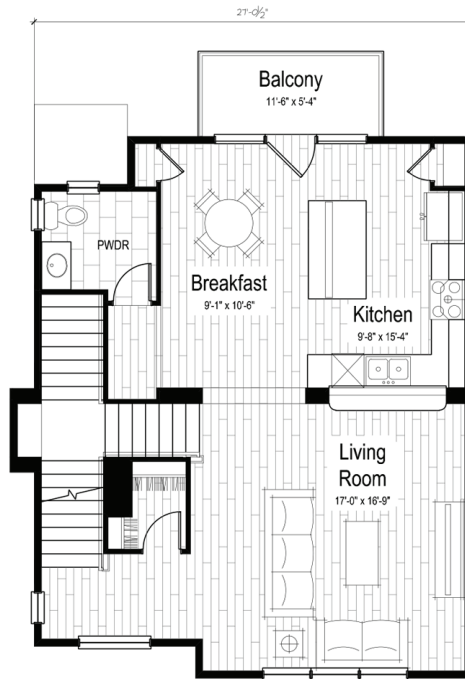

# AVERE ON THE HIGH LINE

## BELLA

3 BEDROOM + DEN  
2.5 BATH  
2,138 SF average

*Specific unit plans may vary from the plans as depicted due to site conditions, topography and building composition.*