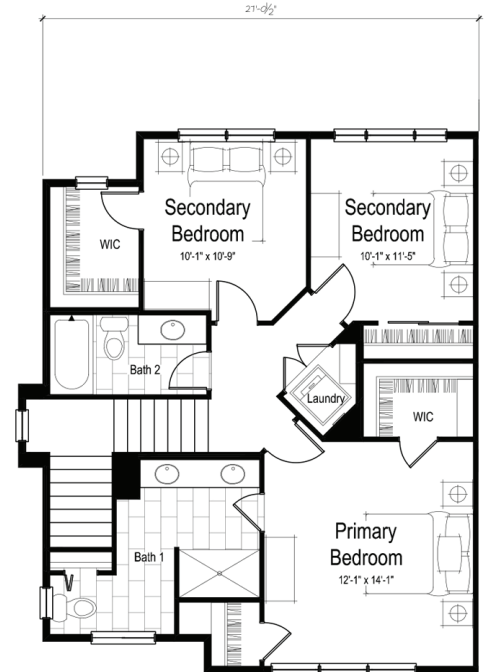

# AVERE ON THE HIGH LINE

## BELLA

3 BEDROOM + DEN  
2.5 BATH  
2,138 SF average

*Specific unit plans may vary from the plans as depicted due to site conditions, topography and building composition.*