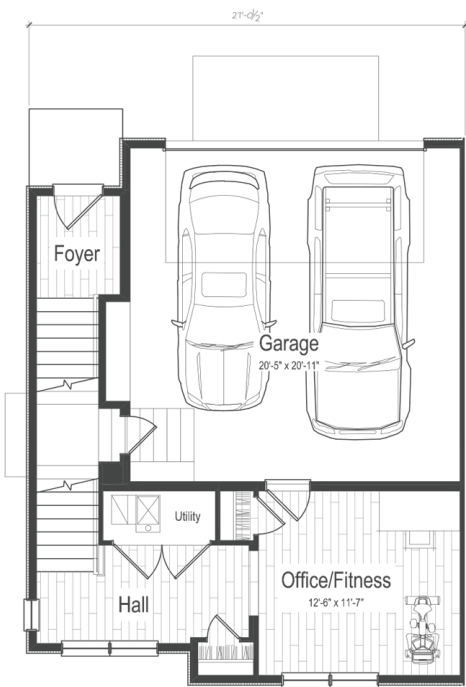

# AVERE ON THE HIGH LINE

## BELLA

3 BEDROOM + DEN  
2.5 BATH  
2,138 SF average

*Specific unit plans may vary from the plans as depicted due to site conditions, topography and building composition.*