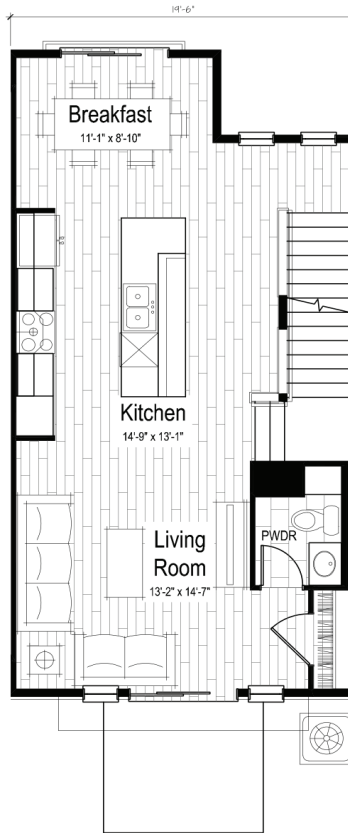

AVERE ON THE HIGH LINE

CASA

2 BEDROOM
2.5 BATH
1,513 SF average

Specific unit plans may vary from the plans as depicted due to site conditions, topography and building composition.