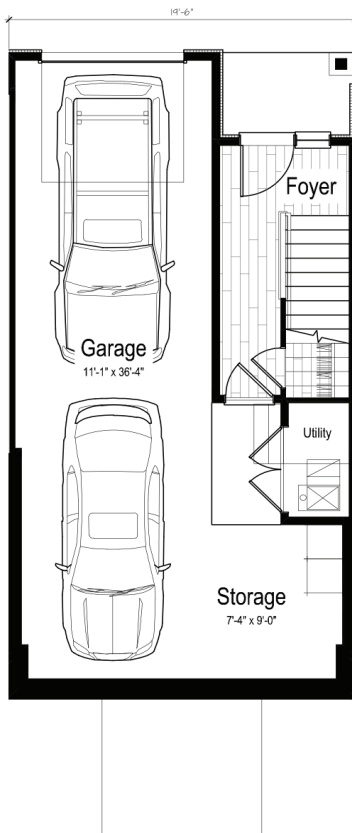

AVERE ON THE HIGH LINE

CASA

2 BEDROOM
2.5 BATH
1,513 SF average

Specific unit plans may vary from the plans as depicted due to site conditions, topography and building composition.