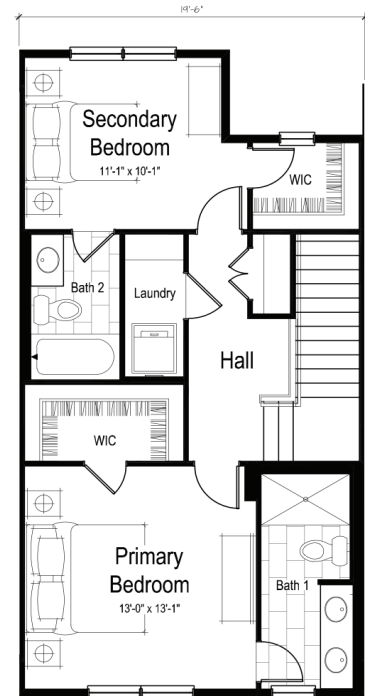

AVERE ON THE HIGH LINE

CASA

2 BEDROOM
2.5 BATH
1,513 SF average

Specific unit plans may vary from the plans as depicted due to site conditions, topography and building composition.